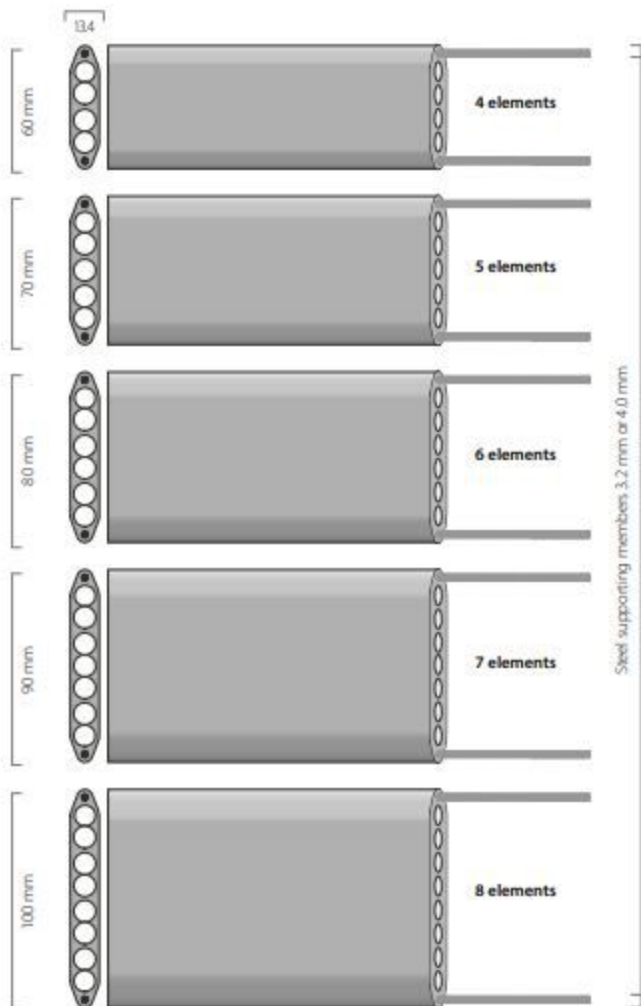

Datwyler FH Module Concept

Innovative Datwyler module concept

for the simplest, safest and best choice of cable for shaft heights up to 400 metres

Datwyler offers the best conditions for a choice of a functionally suitable cable with the new and unique module concept: quick, individual and economical.

Datwyler basic modules (4 to 8 bundle elements)

Module concept

PVC or LFH
(Safety - Low Fire Hazard)For a range of active constructions
see page 26/27 and 34/35

Advantages:

- Only one or maximum two cables are required even for the most complex functions
- Shorter installation times
- Less logistics expenditure
- Customized solutions